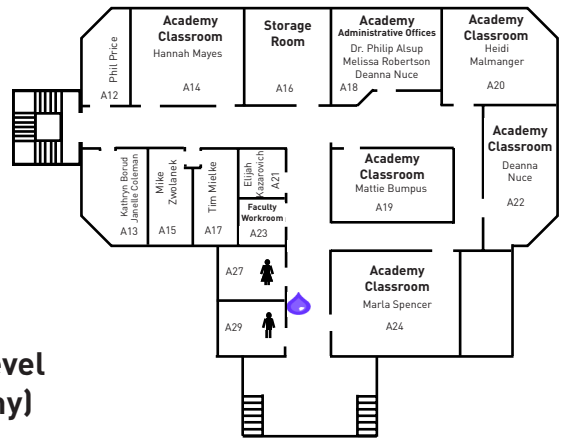

First Floor

OLD MAIN

Second Floor

Lower Level (Academy)

Third Floor

DINING COMPLEX BUILDING (DC)

First Floor

Legend:

-  Water Fountain
-  Fire Escape

Second Floor