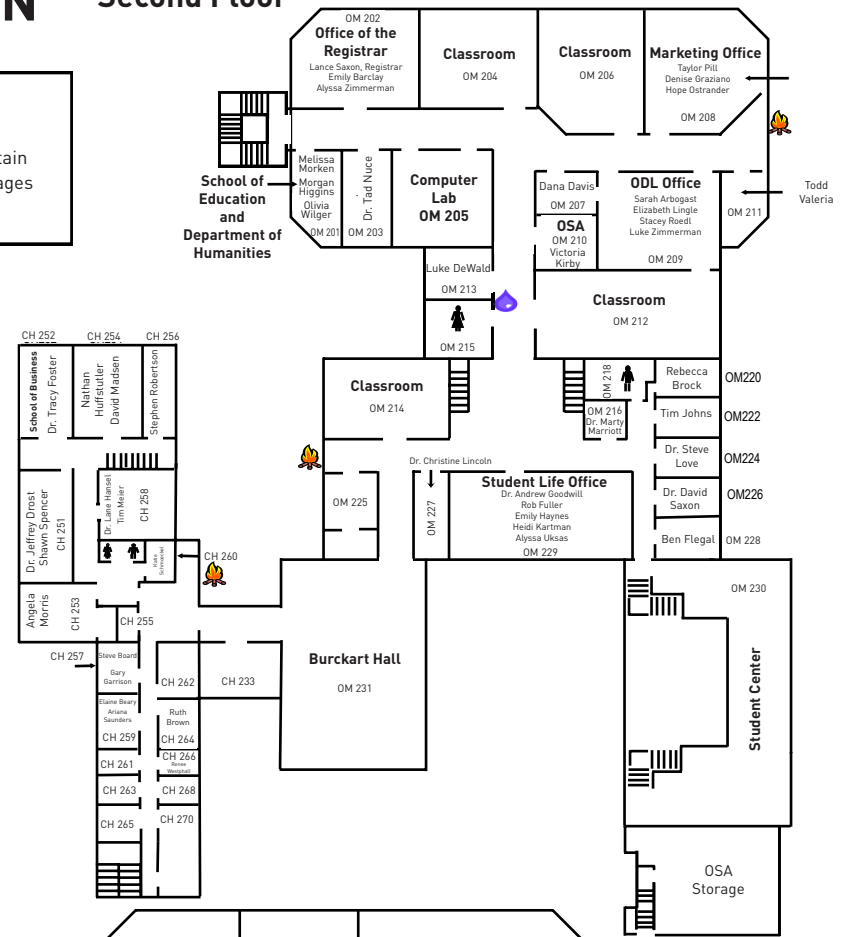

First Floor

OLD MAIN

Second Floor

Lower Level (Academy)

Third Floor

DINING COMPLEX BUILDING (DC)

First Floor

Legend:

-  Water Fountain
-  Fire Escape

Second Floor