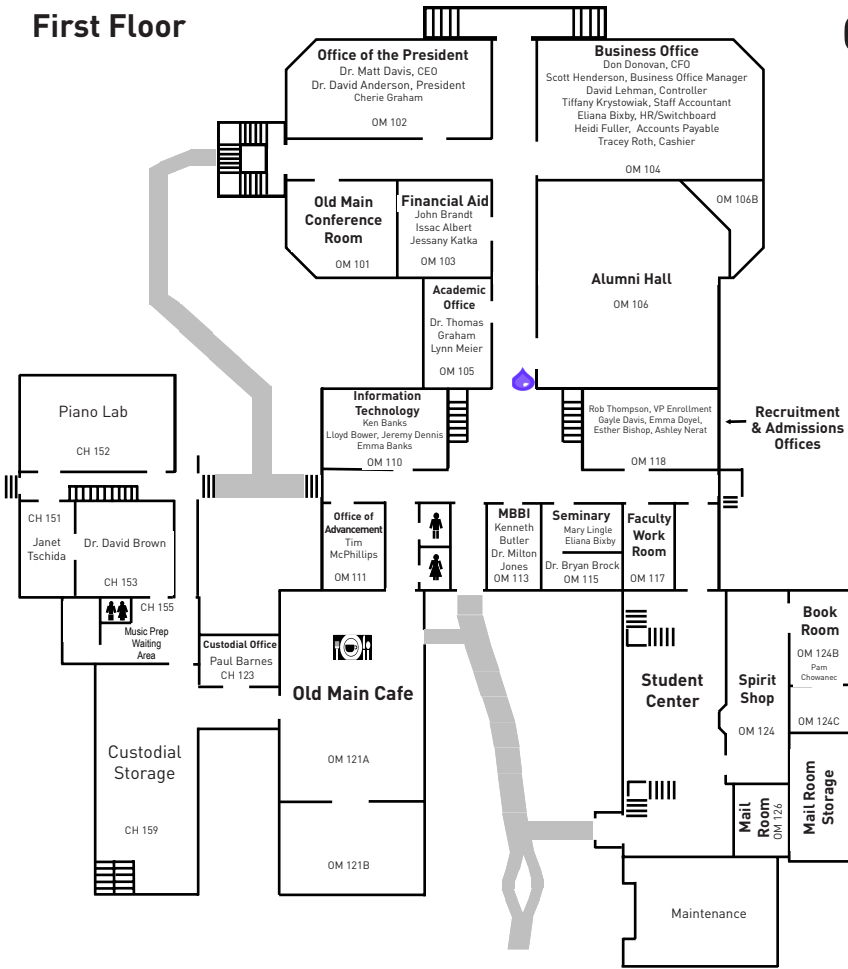

First Floor

OLD MAIN

Second Floor

Lower Level (Academy)

Third Floor

DINING COMPLEX BUILDING (DC)

First Floor

Legend:

-  Water Fountain
-  Fire Escape

Second Floor