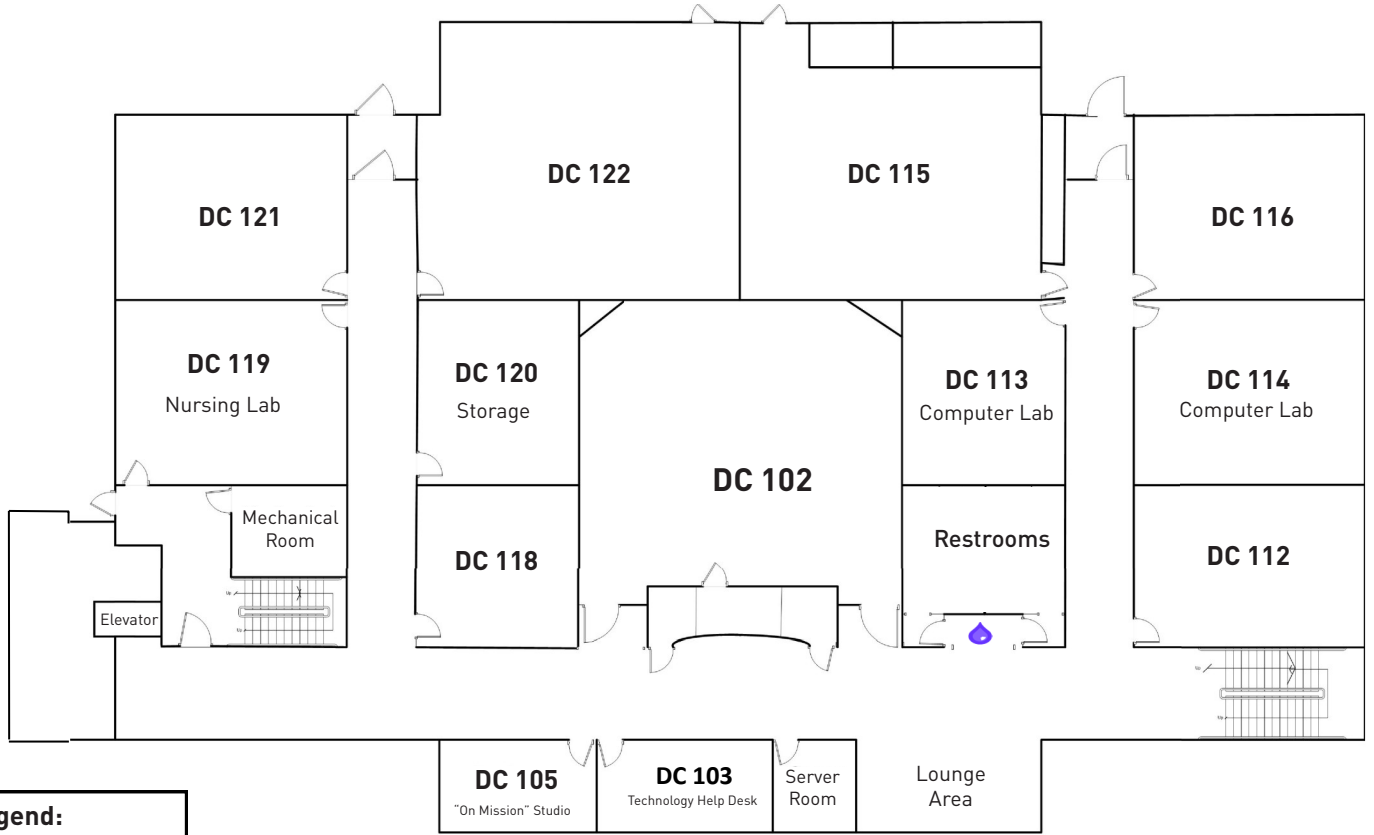

First Floor

OLD MAIN

Second Floor

Lower Level (Academy)

Third Floor

DINING COMPLEX BUILDING (DC)

First Floor

Legend:

-  Water Fountain
-  Fire Escape

Second Floor