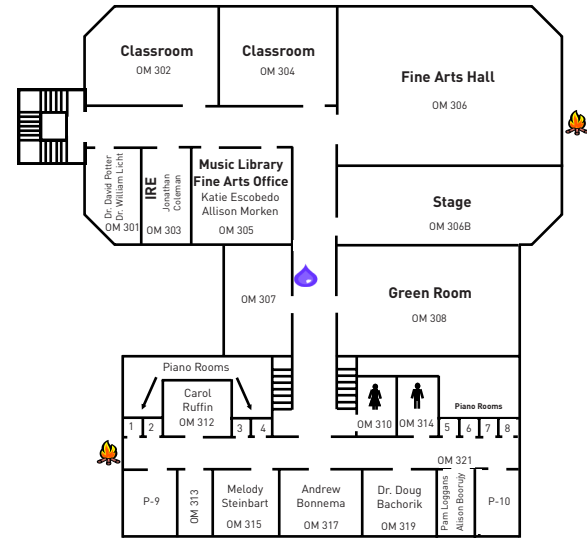

First Floor

OLD MAIN

Second Floor

Lower Level (Academy)

Third Floor

DINING COMPLEX BUILDING (DC)

First Floor

Legend:

-  Water Fountain
-  Fire Escape

Second Floor